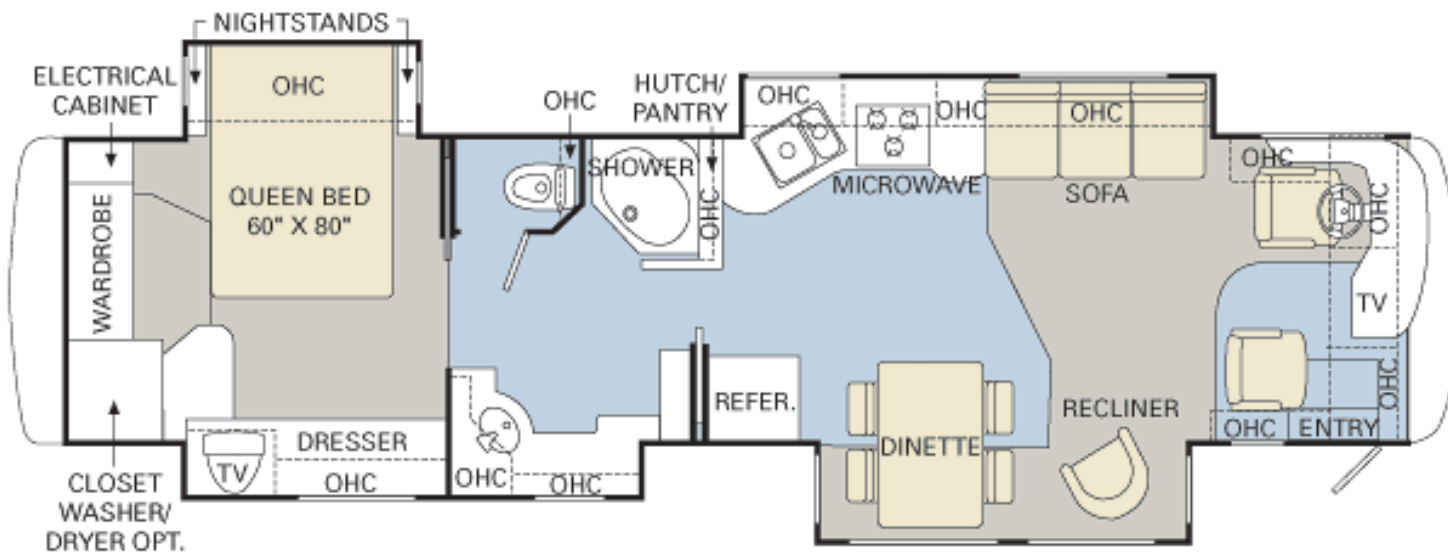

CLOSE

40PAQ

[36PDQ](#) | [38PDQ](#) | [40PAQ](#) | [40PDQ](#) | [40PET](#) | [40PRQ](#) | [40SFT](#) | [40SKQ](#) |

< BACK NEXT >

■ Tile   ■ Carpet